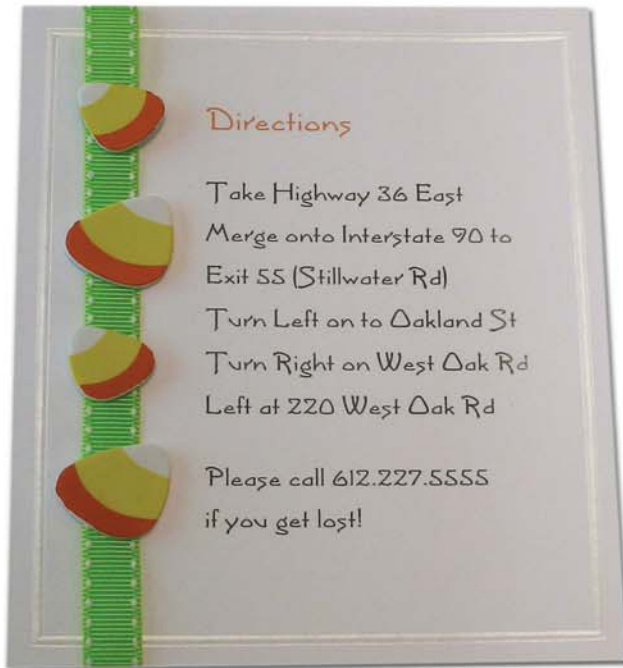

Invitation Idea

Printing Instructions

- Click on www.gsquaredtemplates.com
- Click Start
- Enter product SKU

- Choose Template Format
- Choose Style
- Type Text

- Test Print
- Recommend Manual Feed

Shopping List

- White all purpose cards
- Grosgrain ribbon
- Candy card foam stickers
- Double sided tape

Directions

1. Print your custom direction card on all-purpose cards. We used Art Deco Greeting in black and orange for the font.
2. Wrap ribbon 3/8" wide (approx. 9" long) around direction card. Tape on back.
3. Place decorative candy corn along ribbon.